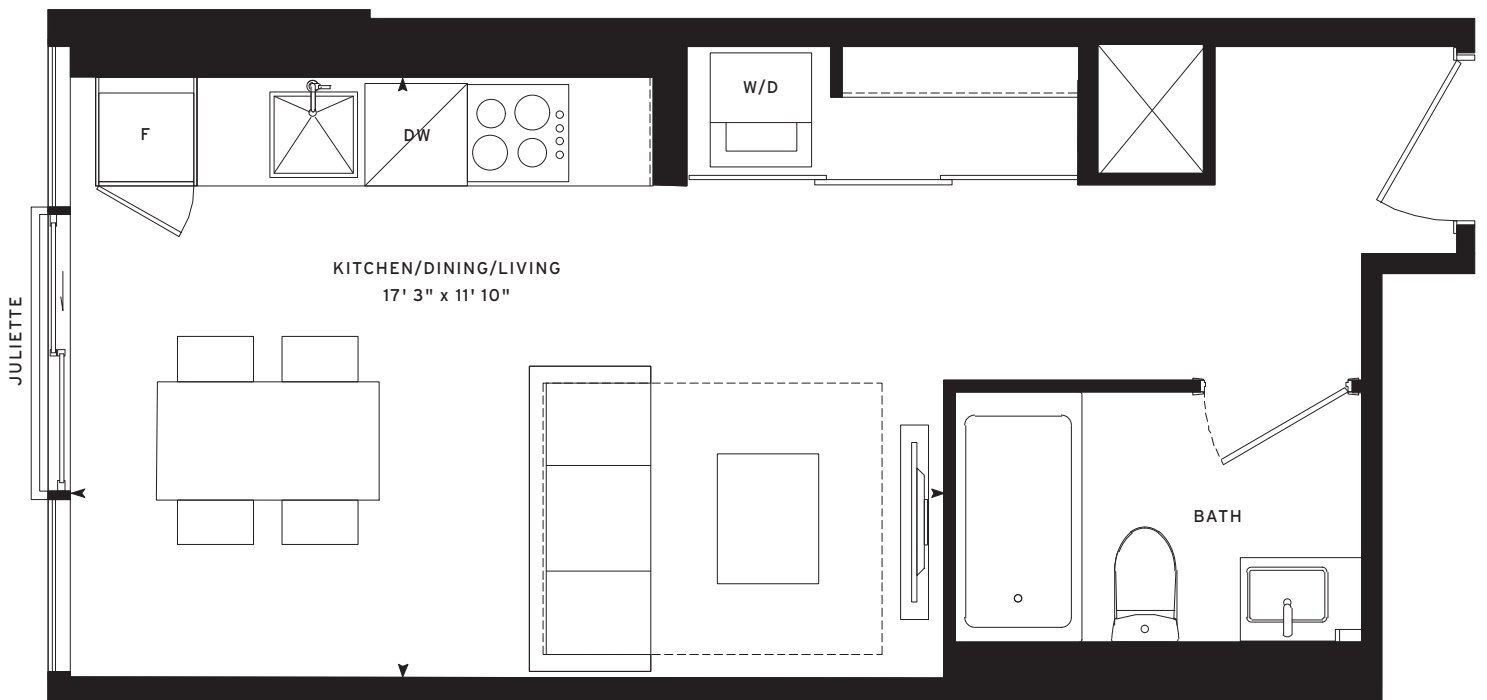

MERCER 03
STUDIO: 370 SF

N^o
555
MERCER