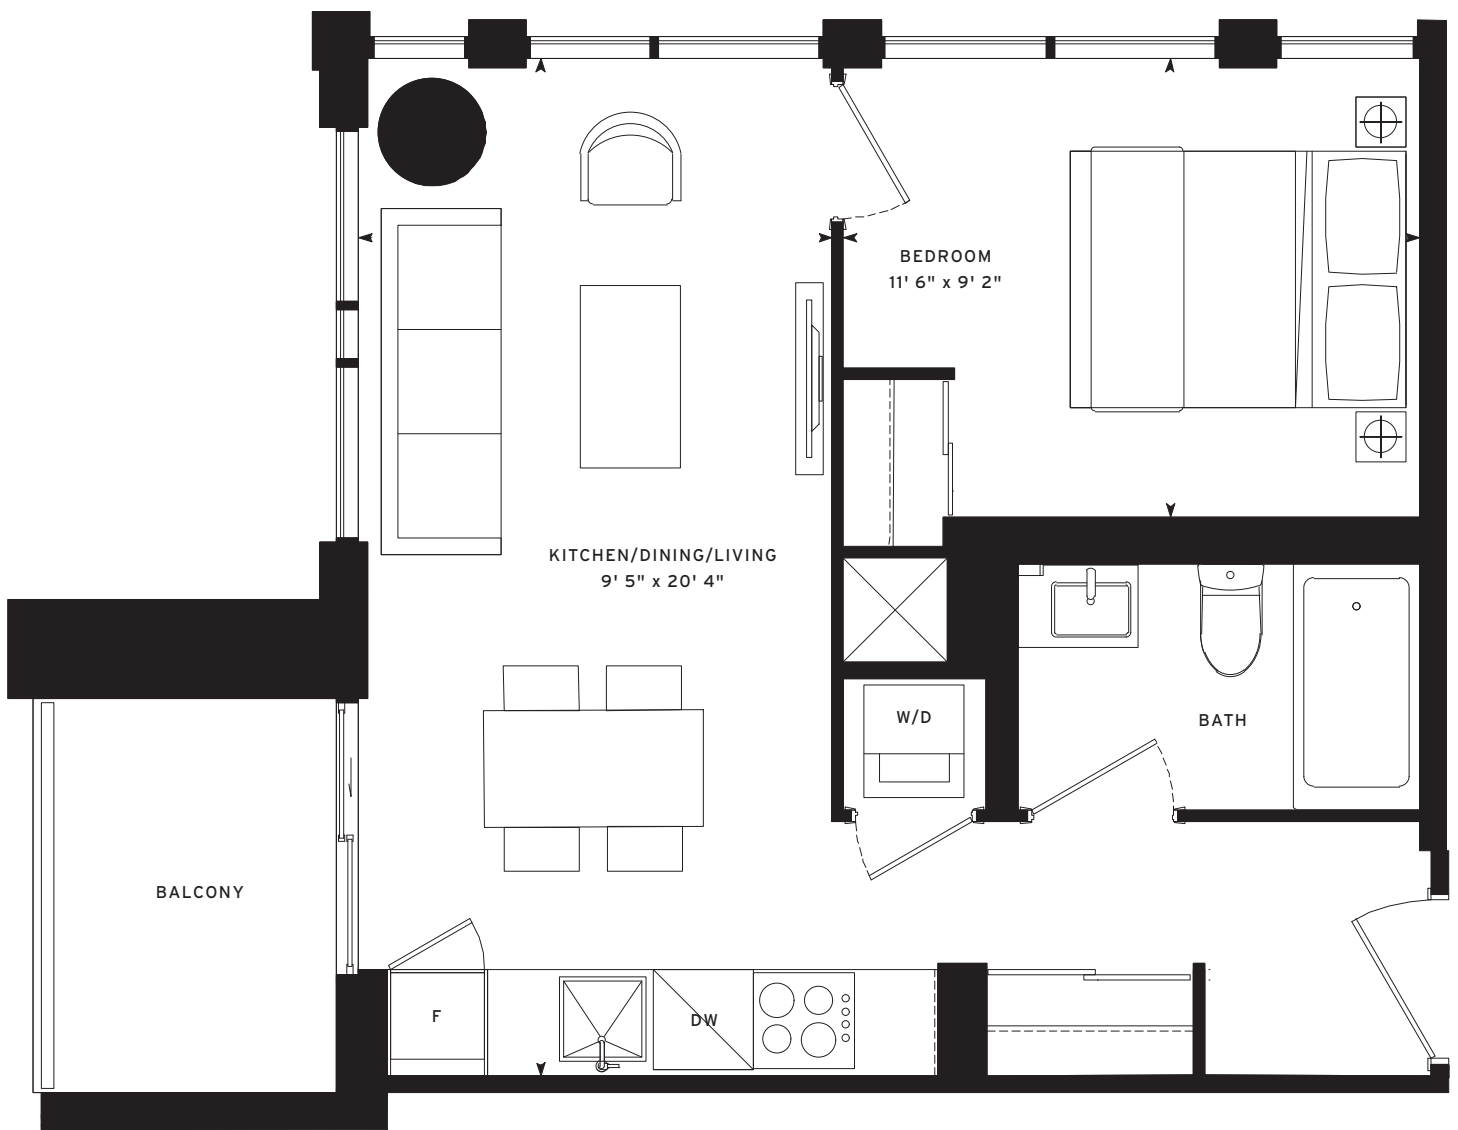

MERCER 05
1 BED: 479 SF

N°
555

MERCER