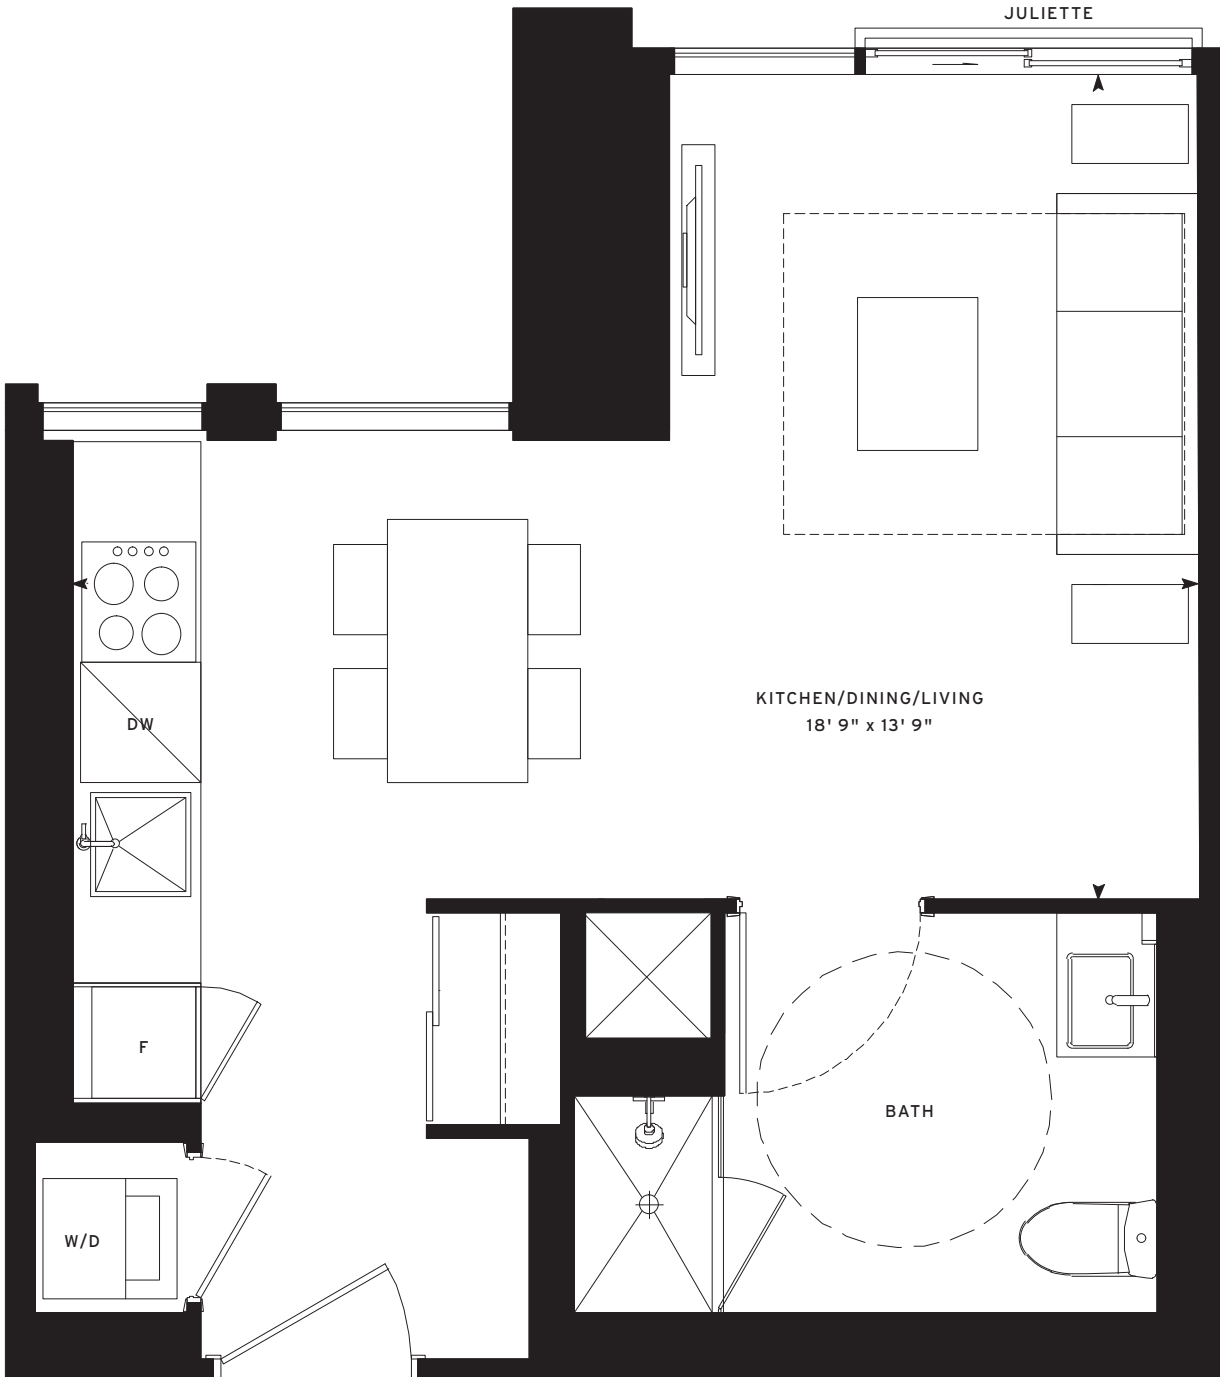

MERCER 06
STUDIO: 396 SF

N^o
555
MERCER