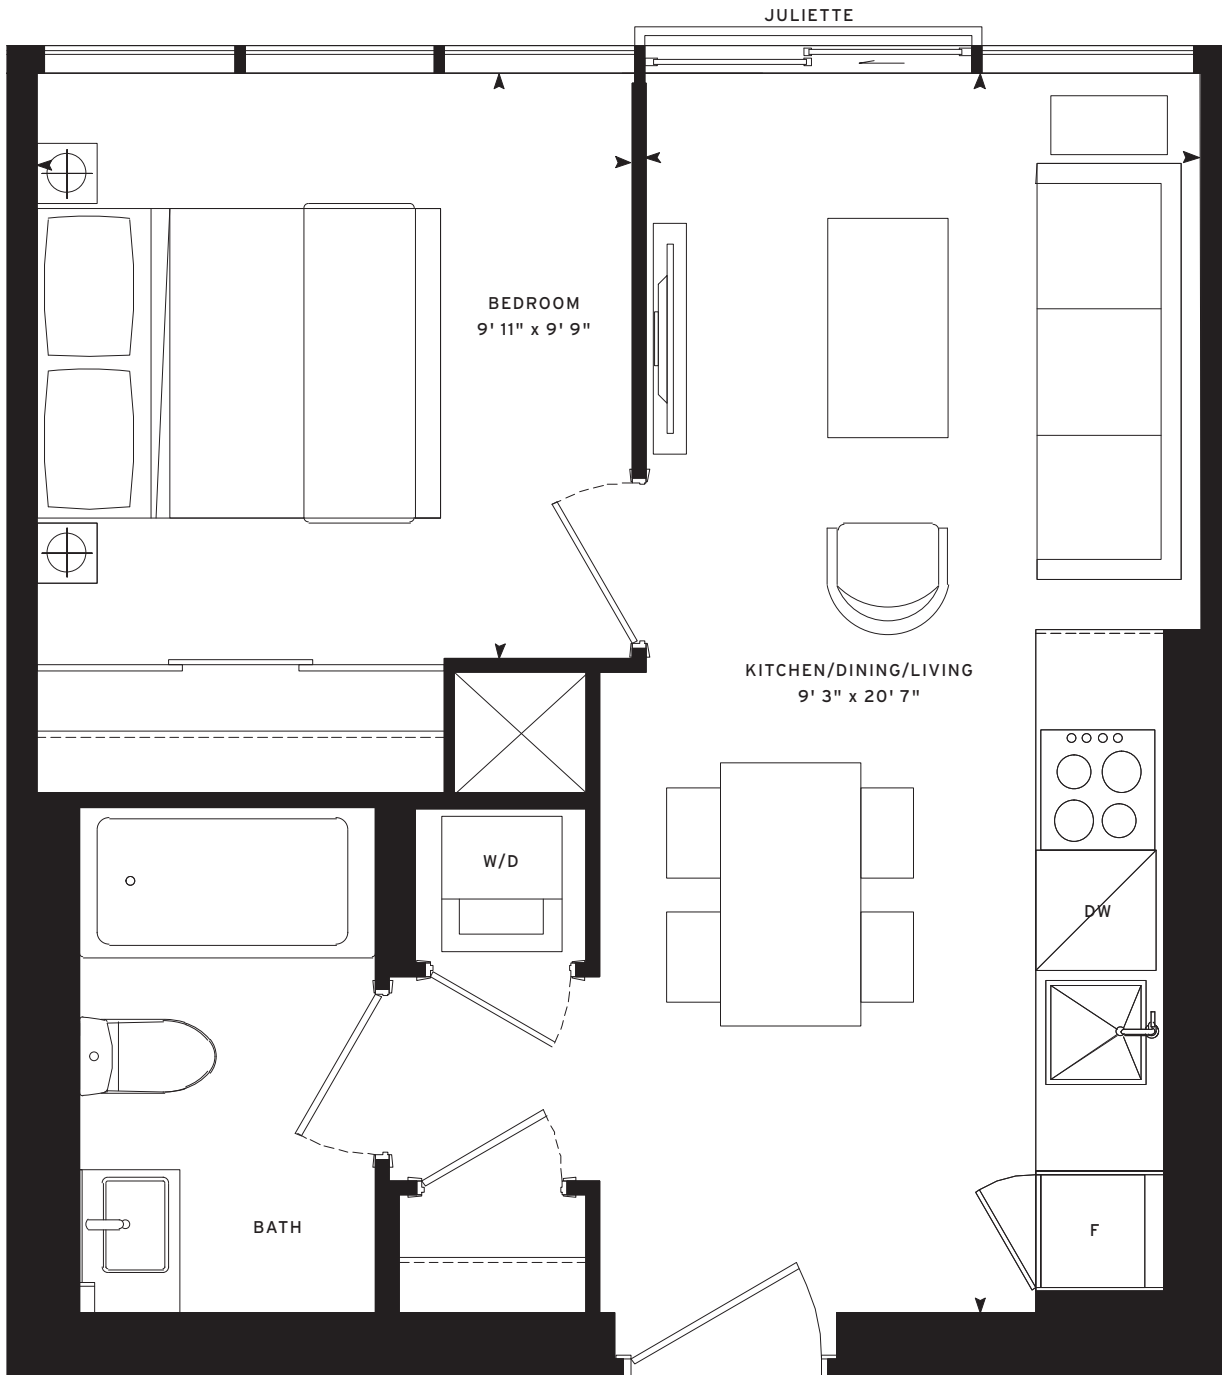

MERCER 07/08
1 BED: 459 SF

N^o
555
MERCER