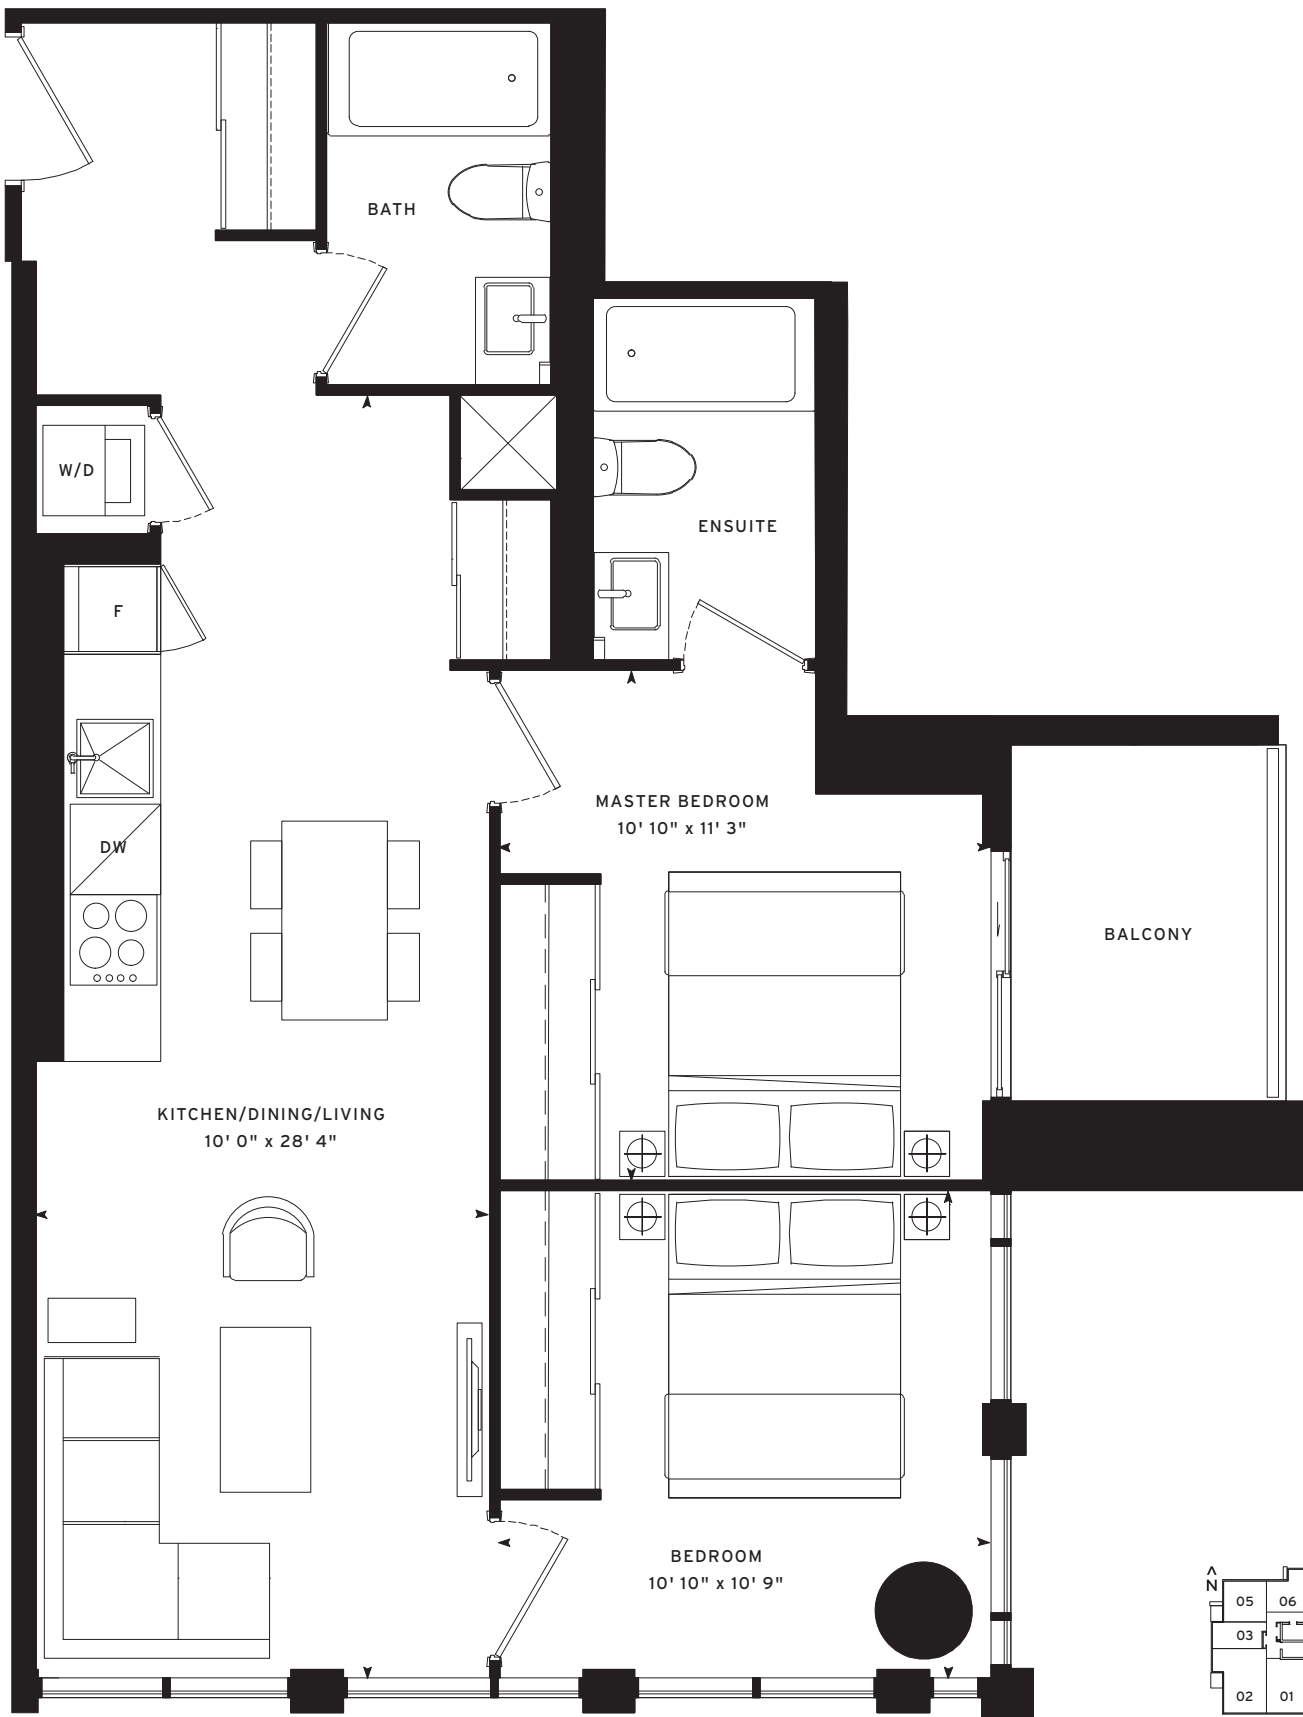

MERCER 11
2 BED: 741 SF

N^o
555
MERCER