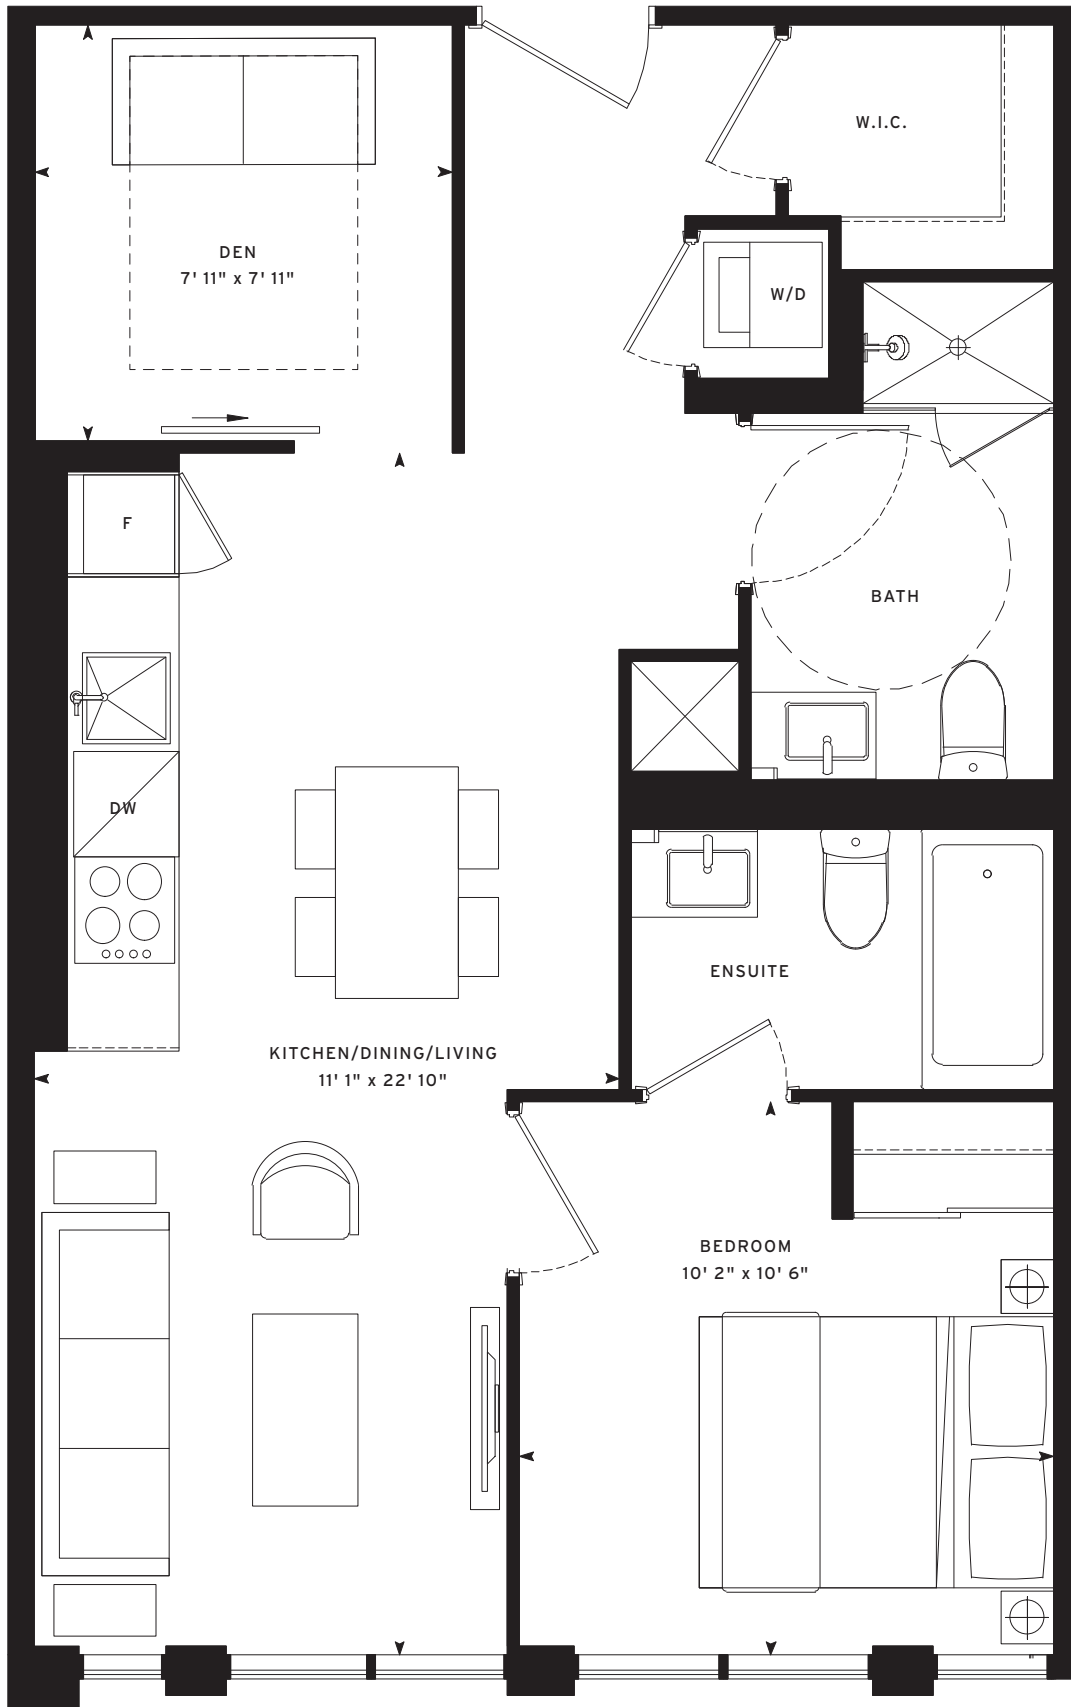

MERCER 12
1 BED PLUS DEN: 657 SF

N^o
555
MERCER